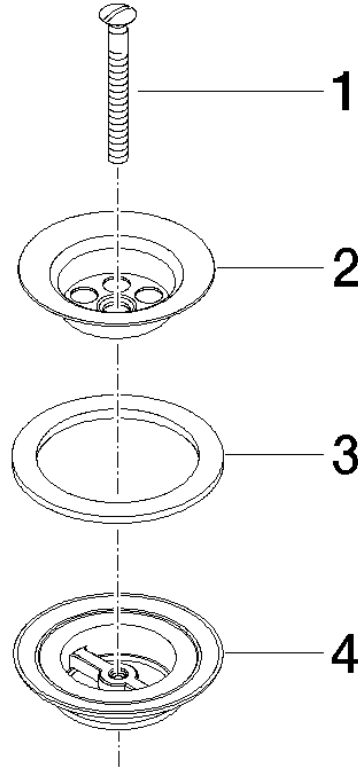

**Grated waste 1 1/4" - Brushed Light Gold**

IMO

10 100 970

Fits: IMO, LULU, MADISON, MEM, TARA,  
CL.1, LISSÉ, VAIA, META, CYO

	Brushed Light Gold	10 100 970-27
	Chrome	10 100 970-00
	Brushed Platinum	10 100 970-06
	Platinum	10 100 970-08
	Durabress (23kt Gold)	10 100 970-09
	Dark Chrome	10 100 970-19
	Light Gold	10 100 970-26
	Brushed Durabress (23kt Gold)	10 100 970-28
	Brushed Bronze	10 100 970-42
	Brushed Champagne (22kt Gold)	10 100 970-46
	Champagne (22kt Gold)	10 100 970-47
	Brushed Chrome	10 100 970-93
	Brushed Dark Platinum	10 100 970-99

## Grated waste 1 1/4" - Brushed Light Gold

---

IMO

10 100 970

10 100 970

10 100 970

Parts for other finishes can be found here: [Chrome](#)

### Spare parts list

No.	Item Number	Name	Quantity used	Delivery time
1	09 30 30 115-27	screw	1	60
2	09 11 01 005-27	strainer	1	60
3	09 14 03 005 90	seal	1	60
4	09 11 01 007-07	pop-up waste	1	60